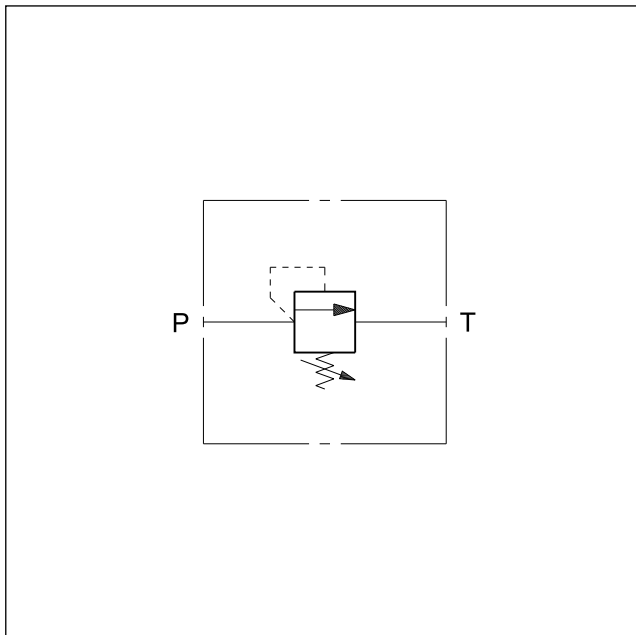

CD1-W

DIRECT OPERATED PRESSURE CONTROL VALVE

SERIES 10

THREADED PORTS

p max 350 bar
 Q max 3 l/min

HYDRAULIC SYMBOL

OPERATING PRINCIPLE

- The CD1-W valve is a direct operated pressure control valve with threaded ports and for flange mounting installation.
- It is used also for remote piloting of control valves and two-stage pressure reducers.
- It is available in four different pressure control ranges up to 350 bar.
- It is normally supplied with a countersunk hex adjustment screw, a locking nut and a maximum adjustment fastener.

4 - OVERALL AND MOUNTING DIMENSIONS

dimensions in mm

1	Countersunk hex adjustment screw: spanner 5 Clockwise rotation to increase pressure
2	Locking nut: spanner 17
3	Outlet port T: 1/4" NPT
4	Pressure port P: 1/4" NPT
5	Identification label
6	Adjustment knob: M1