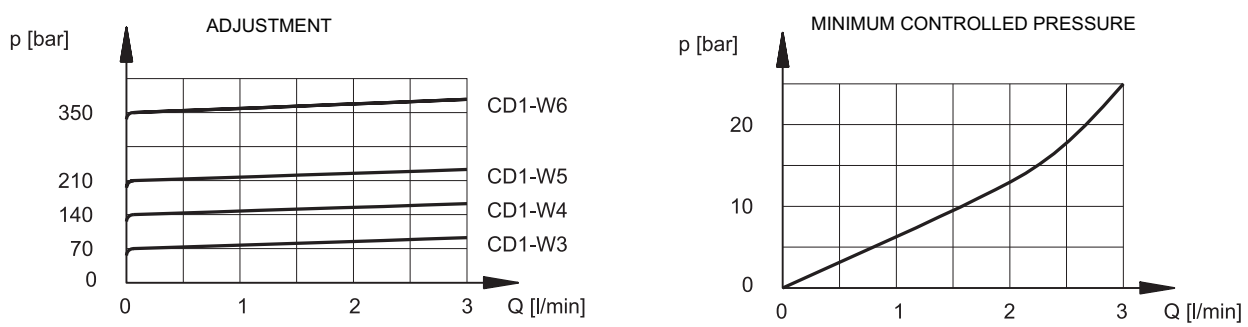

1 - IDENTIFICATION CODE

C D 1 - W / / 10 /	Direct operated pressure control valve Nominal dimension _____ Threaded ports: 1/4" NPT _____ Pressure adjustment range: _____ 3 = up to 70 bar 5 = up to 210 bar 4 = up to 140 bar 6 = up to 350 bar
	Seals: omit for mineral oils V = viton for special fluids Series No. (the overall and mounting dimensions remain unchanged from 10 to 19) M1 = Adjustment knob (omit for adjustment with countersunk hex screw)

2 - CHARACTERISTIC CURVES (values obtained with viscosity of 36 cSt at 50°C)

3 - HYDRAULIC FLUIDS

Use mineral oil-based hydraulic fluids HL or HM type, according to ISO 6743-4. For these fluids, use NBR seals. For fluids HFDR type (phosphate esters) use FPM seals (code V). For the use of other kinds of fluid such as HFA, HFB, HFC, please consult our technical department. Using fluids at temperatures higher than 80 °C causes a faster degradation of the fluid and of the seals characteristics. The fluid must be preserved in its physical and chemical characteristics.

4 - OVERALL AND MOUNTING DIMENSIONS

dimensions in mm

1	Countersunk hex adjustment screw: spanner 5 Clockwise rotation to increase pressure
2	Locking nut: spanner 17
3	Outlet port T: 1/4" NPT
4	Pressure port P: 1/4" NPT
5	Identification label
6	Adjustment knob: M1

Архангельск (8182)63-90-72 Астана (7172)727-132 Астрахань (8512)99-46-04 Барнаул (3852)73-04-60 Белгород (4722)40-23-64 Брянск (4832)59-03-52 Владивосток (423)249-28-31 Волгоград (844)278-03-48 Вологда (8172)26-41-59 Воронеж (473)204-51-73 Екатеринбург (343)384-55-89 Иваново (4932)77-34-06	Ижевск (3412)26-03-58 Иркутск (395)279-98-46 Казань (843)206-01-48 Калининград (4012)72-03-81 Калуга (4842)92-23-67 Кемерово (3842)65-04-62 Киров (8332)68-02-04 Краснодар (861)203-40-90 Красноярск (391)204-63-61 Курск (4712)77-13-04 Липецк (4742)52-20-81	Магнитогорск (3519)55-03-13 Москва (495)268-04-70 Мурманск (8152)59-64-93 Набережные Челны (8552)20-53-41 Нижний Новгород (831)429-08-12 Новокузнецк (3843)20-46-81 Новосибирск (383)227-86-73 Омск (3812)21-46-40 Орел (4862)44-53-42 Оренбург (3532)37-68-04 Пенза (8412)22-31-16	Пермь (342)205-81-47 Ростов-на-Дону (863)308-18-15 Рязань (4912)46-61-64 Самара (846)206-03-16 Санкт-Петербург (812)309-46-40 Саратов (845)249-38-78 Севастополь (8692)22-31-93 Симферополь (3652)67-13-56 Смоленск (4812)29-41-54 Сочи (862)225-72-31 Ставрополь (8652)20-65-13	Сургут (3462)77-98-35 Тверь (4822)63-31-35 Томск (3822)98-41-53 Тула (4872)74-02-29 Тюмень (3452)66-21-18 Ульяновск (8422)24-23-59 Уфа (347)229-48-12 Хабаровск (4212)92-98-04 Челябинск (351)202-03-61 Череповец (8202)49-02-64 Ярославль (4852)69-52-93

2. Киргизия (996)312-96-26-47
   Россия (495)268-04-70
   Казахстан (772)734-952-31