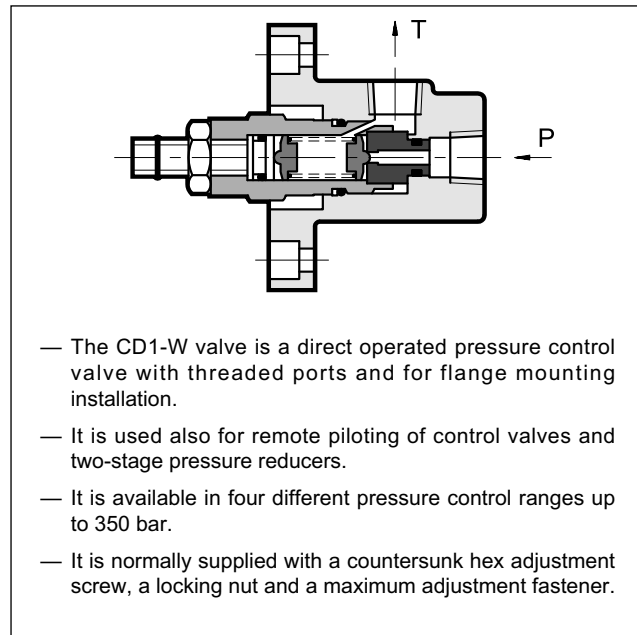

CD1-W

DIRECT OPERATED PRESSURE CONTROL VALVE

SERIES 10

THREADED PORTS

p max 350 bar
 Q max 3 l/min

HYDRAULIC SYMBOL

OPERATING PRINCIPLE

- The CD1-W valve is a direct operated pressure control valve with threaded ports and for flange mounting installation.
- It is used also for remote piloting of control valves and two-stage pressure reducers.
- It is available in four different pressure control ranges up to 350 bar.
- It is normally supplied with a countersunk hex adjustment screw, a locking nut and a maximum adjustment fastener.

4 - OVERALL AND MOUNTING DIMENSIONS

dimensions in mm

1	Countersunk hex adjustment screw: spanner 5 Clockwise rotation to increase pressure
2	Locking nut: spanner 17
3	Outlet port T: 1/4" NPT
4	Pressure port P: 1/4" NPT
5	Identification label
6	Adjustment knob: M1